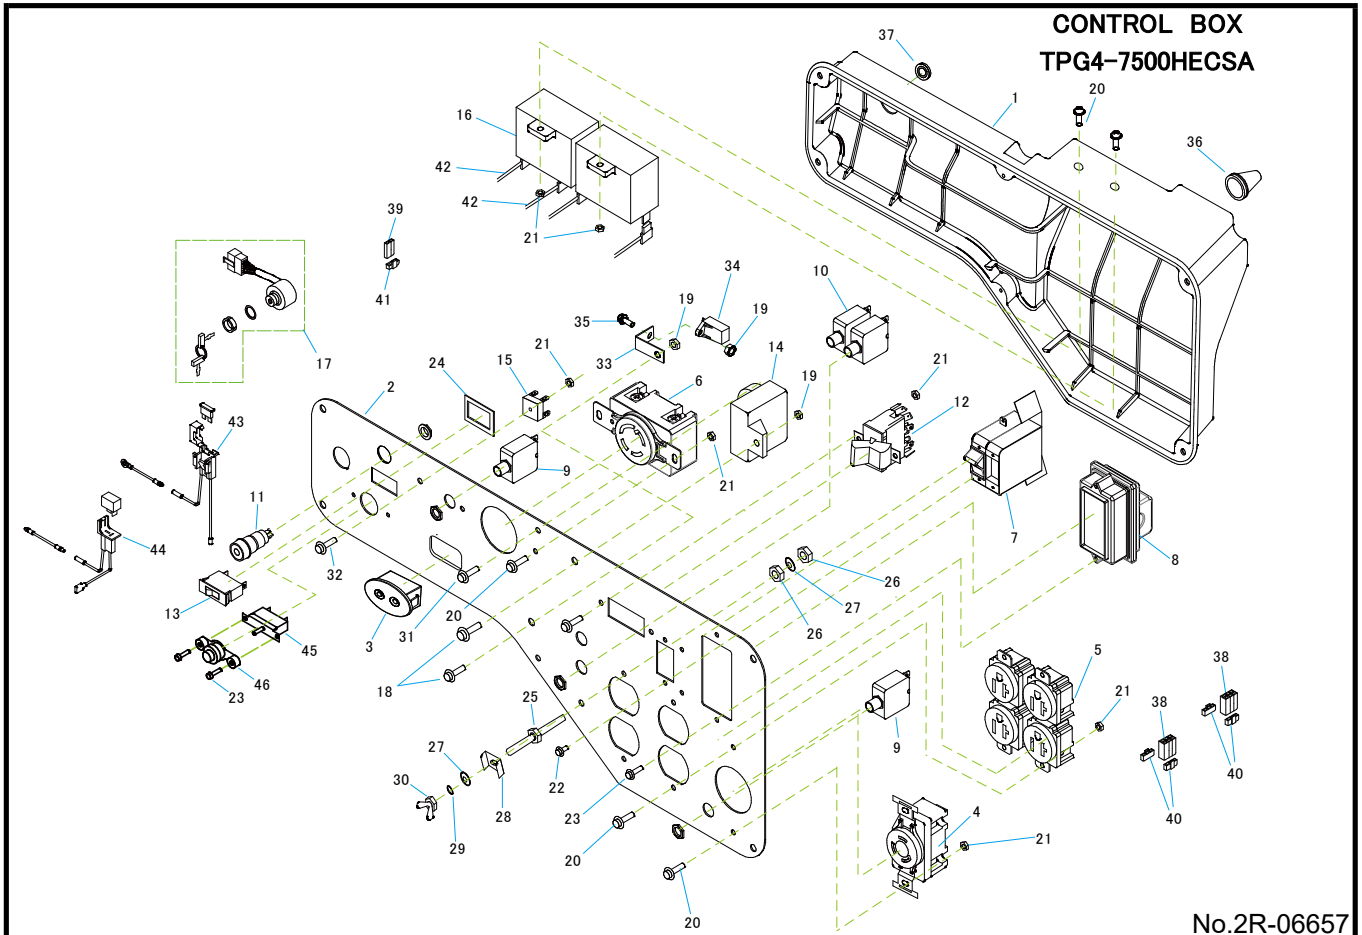

No.2R-06657

REF No.	Parts No.	Parts name	Q'ty	Price	Remarks
1	15411460000	BRACKET (1)	1		
2	15311462000	N-BRACKET	1		
3	15311461000	BRACKET (2)	1		
4	15200590001	ROTOR ASSY	1		
5	15250594000	STATOR ASSY	1		
6	15301253000	COVER,BRACKET	1		
7	15350583000	RUBBER BUSH	1		
8	15550505000	HEX,BOLT W/FLANGE(M10×1.25-275)	1		
9	15550153000	HEX,BOLT W/FLANGE(M6×1.0-190)	4		
10	15550476000	HEX,BOLT W/FLANGE(M8×1.0-20)	4		
11	15550240000	HEX,BOLT W/FLANGE(M5×0.8-20)	2		
12	15550248000	FLAT HEAD BOLT W/SOCKET(M8×1.25-20)	4		
13	19S00905007	CROSS RECESSED HEAD SCREW(M5-7)	1		
14	15350105000	TUBE,LEAD WIRE	1		
15	15400156000	CONNECTOR 6P	2		
16	15400160000	CONNECTOR 2P	1		
17	15250594100	STATOR COMP.	1		
18	15311780100	BALL BEARING	1		6205ZZ-CM
19	15501741000	HARNESS GREEN	1		
20	15400162000	RETAINER 3P	4		
21	15400163000	RETAINER 2P	1		

No.2R-06657

REF No.	Parts No.	Parts name	Q'ty	Price	Remarks
1	15350680011	CONTROL BOX	1		
2	15453428000	PANEL	1		
3	15400941000	CARBON MONOXIDE INDICATOR	1		
4	15400105000	RECEPTACLE 30A, 125V	1		
5	15400003000	RECEPTACLE 20A, 125V	2		
6	15400106000	RECEPTACLE 30A, 125/250V	1		
7	15400934000	CURCUIT BREAKER 30A	1		
8	15400559000	UNIT , GFCI	1		
9	15400173000	CURCUIT BREAKER 30A	2		
10	15400171000	CURCUIT BREAKER 20A	2		
11	85111573300	NEON BRACKET , 125V	1		
12	15400143000	SWITCH,VOLTAGE SELECTOR	1		
13	15400108000	SWITCH,AUTO THROTTLE	1		
14	15400933000	CONTROL UNIT,AUTO THROTTLE	1		
15	15400389000	BRIDGE DIODE	1		
16	15400177000	CONDENSOR ASSY,18 μ F	2		
17		SWITCH ASSY.,COMBINATION	1		HONDA PART
18	19SF4906015	CROSS RECESSED HEAD SCREW (M6-15)	2		
19	19N10906000	HEX,NUT W/FLANGE M6	3		
20	19SF4904014	CROSS RECESSED HEAD SCREW (M4-14)	12		
21	19N10904000	HEX,NUT W/FLANGE M4	13		
22	15550246000	CROSS RECESSED HEAD SCREW (M3-5)	4		
23	19SF4903012	CROSS RECESSED HEAD SCREW (M3-12)	4		
24	15301082001	SWITCH SPACER	1		
25	15550168001	STUD BOLT	1		
26	19N10905000	HEX,NUT W/FLANGE (M5)	3		