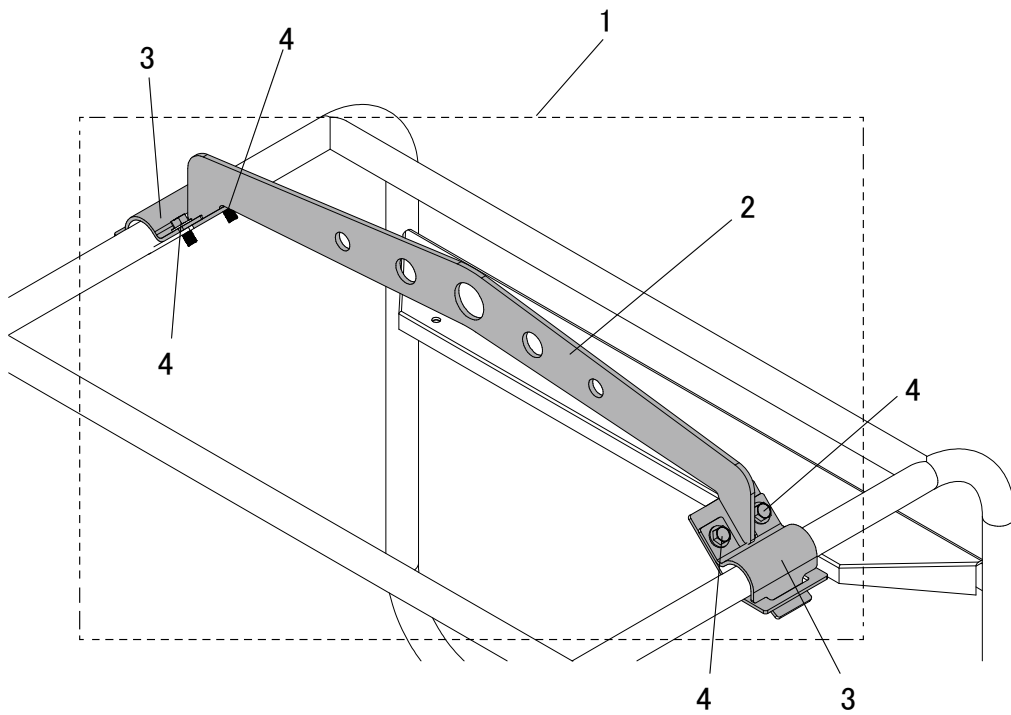

LIFTING BALE
TPG4-7500HECSA

2R-06657

REF No.	Parts No.	Parts name	Q'ty	Price	Remarks
1	15601795000	LIFTING BALE KIT	1		
2	15302124000	LIFTING BALE	1		
3	15301186000	LIFTING BALE FITTINGS	2		
4	15550208000	BOLT M8-16	4