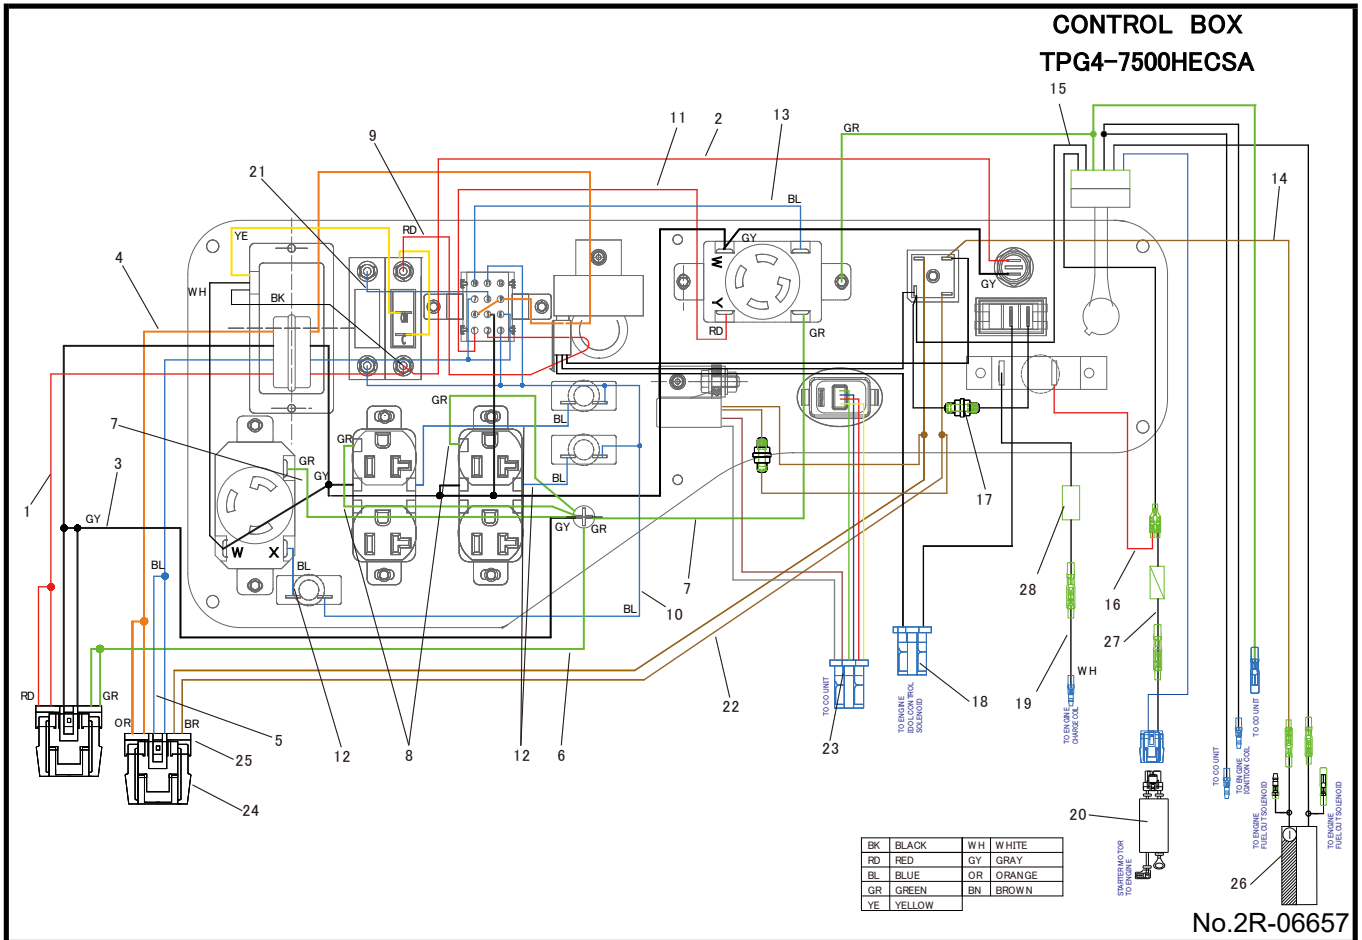

**CONTROL BOX
TPG4-7500HECSA**

No.2R-06657

REF No.	Parts No.	Parts name	Q'ty	Price	Remarks
1	15502858000	HARNESS RED	1		
2	15502868000	HARNESS RED	1		
3	15502867000	HARNESS GRAY	1		
4	15502865000	HARNESS ORANGE	1		
5	15502863000	HARNESS BLUE	1		
6	15502878000	HARNESS GREEN / YELLOW	1		
7	15502870000	HARNESS GREEN	2		
8	15502877000	HARNESS GREEN	2		
9	15502866000	HARNESS RED	1		
10	15502864000	HARNESS BLUE	1		
11	15502859000	HARNESS RED	1		
12	15502860000	HARNESS BLUE	3		
13	15502861000	HARNESS BLUE	1		
14	15501778000	HARNESS BROWN	1		
15	15503238000	HARNESS, KEY SWITCH	1		
16	15500370000	HARNESS RED	1		
17	15501775000	HARNESS, FUSE	1		
18	15502871000	HARNESS, IDLE CONTROL	1		
19	15500371000	HARNESS WHITE	1		
20	15501777000	HARNESS STARTER	1		
21	15502862000	HARNESS BLUE	1		
22	15503235000	HARNESS BROWN	1		
23	15503237000	HARNESS CO SENSOR	1		
24	15400157000	CONNECTOR 6P	2		
25	15400162000	RETAINER	4		
26	15502153000	HARNESS, CAPACITOR	1		

FRAME
TPG4-7000HECSA

No.2R-06657

REF No.	Parts No.	Parts name	Q'ty	Price	Remarks
1	15302616000	FRAME	1		
2	200900520	ANTI-VIBRATION RUBBER	4		
3	203200100	HEX,NUT W/FLANGE(M8X1.25)	4		
4	15550251000	HEX, BOLT W/FLANGE (M6×12)	1		
5	19W50906000	TOOTH LOCK WASHER(M6)	1		
6	15500377000	BONDING WIRE	1		
7	15550264000	BOLT, M6-16	4		
8	15601798000	CASE, CONTROL ASSY (BLUE)	1		WITH RUBBER
9	15550438000	CROSS RECESSED HEAD SCREW(M6-15)	4		
10	15400974000	CO SENSOR	1		
11	203000721	HEX, BOLT W/FLANGE (M10×45)	4		
12	203200021	HEX,NUT W/FLANGE(M10X1.25)	4		
13	15550587000	BOLT, M6-12	2		
14	15950138002	CARBON CANISTER (Q-18-16)	1		
15	15950141000	STAY , CARBON CANISTER	1		
16	15350676002	TUBE , SURGE	1		
17	15350678002	TUBE , PURGE	1		
18	15302061000	CRIP , φ11.6	1		
19	15302060000	CRIP , φ10.0	2		
20	15302063000	CRIP , φ14.8	1		
21	15350703000	TUBE , CORRUGATE (320mm)	1		
22	15350702000	TUBE , CORRUGATE (800mm)	1		
23	15550613000	SCREW(M5-20)	2		
24	15350882000	TUBE (120mm)	1		