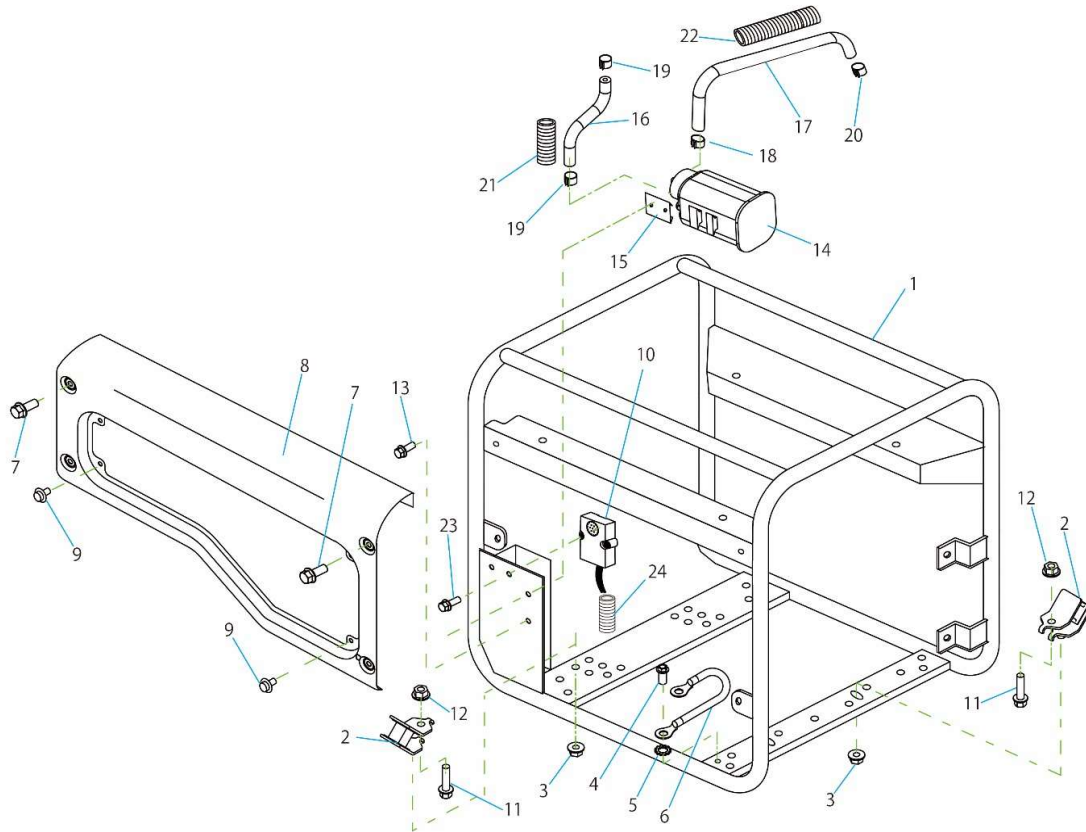

REF No.	Parts No.	Parts name	Q'ty	Price	Remarks
27	15371275100	HARNESS, FUSE	1		
28	15371275000	HARNESS, DIODE	1		

FUEL TANK
TPG4-7500HECSA

No.2R-06657

REF No.	Parts No.	Parts name	Q'ty	Price	Remarks
1	15602262200	FUEL TANK (BLUE) COMP.	1		WITH LABEL ※EXCEPT SPEC LABEL
2	15350860000	FILTER COMP., FUEL	1		
3	15950267000	CAP COMP., FUEL FILLER WITH CHAIN	1		
4	15150135010	FUEL VALVE	1		
5	19B30906025	HEX,BOLT W/FLANGE (M6×1.0-25)	4		
6	19W00906025	WASHER,TANK CUSHION (M6×25,1.6t)	4		
7		CRIP B8, TUBE	1		HONDA PART
8	15301192000	CRIP,TUBE	1		
9	15350696002	TUBE,FUEL (180mm)	1		
10		RUBBER,FUEL TUBE	1		HONDA PART

FRAME
TPG4-7000HECSA

No.2R-06657

REF No.	Parts No.	Parts name	Q'ty	Price	Remarks
1	15302616000	FRAME	1		
2	200900520	ANTI-VIBRATION RUBBER	4		
3	203200100	HEX,NUT W/FLANGE(M8X1.25)	4		
4	15550251000	HEX, BOLT W/FLANGE (M6×12)	1		
5	19W50906000	TOOTH LOCK WASHER(M6)	1		
6	15500377000	BONDING WIRE	1		
7	15550264000	BOLT, M6-16	4		
8	15601798000	CASE, CONTROL ASSY (BLUE)	1		WITH RUBBER
9	15550438000	CROSS RECESSED HEAD SCREW(M6-15)	4		
10	15400974000	CO SENSOR	1		
11	203000721	HEX, BOLT W/FLANGE (M10×45)	4		
12	203200021	HEX,NUT W/FLANGE(M10X1.25)	4		
13	15550587000	BOLT, M6-12	2		
14	15950138002	CARBON CANISTER (Q-18-16)	1		
15	15950141000	STAY , CARBON CANISTER	1		
16	15350676002	TUBE , SURGE	1		
17	15350678002	TUBE , PURGE	1		
18	15302061000	CRIP , φ11.6	1		
19	15302060000	CRIP , φ10.0	2		
20	15302063000	CRIP , φ14.8	1		
21	15350703000	TUBE , CORRUGATE (320mm)	1		
22	15350702000	TUBE , CORRUGATE (800mm)	1		
23	15550613000	SCREW(M5-20)	2		
24	15350882000	TUBE (120mm)	1		