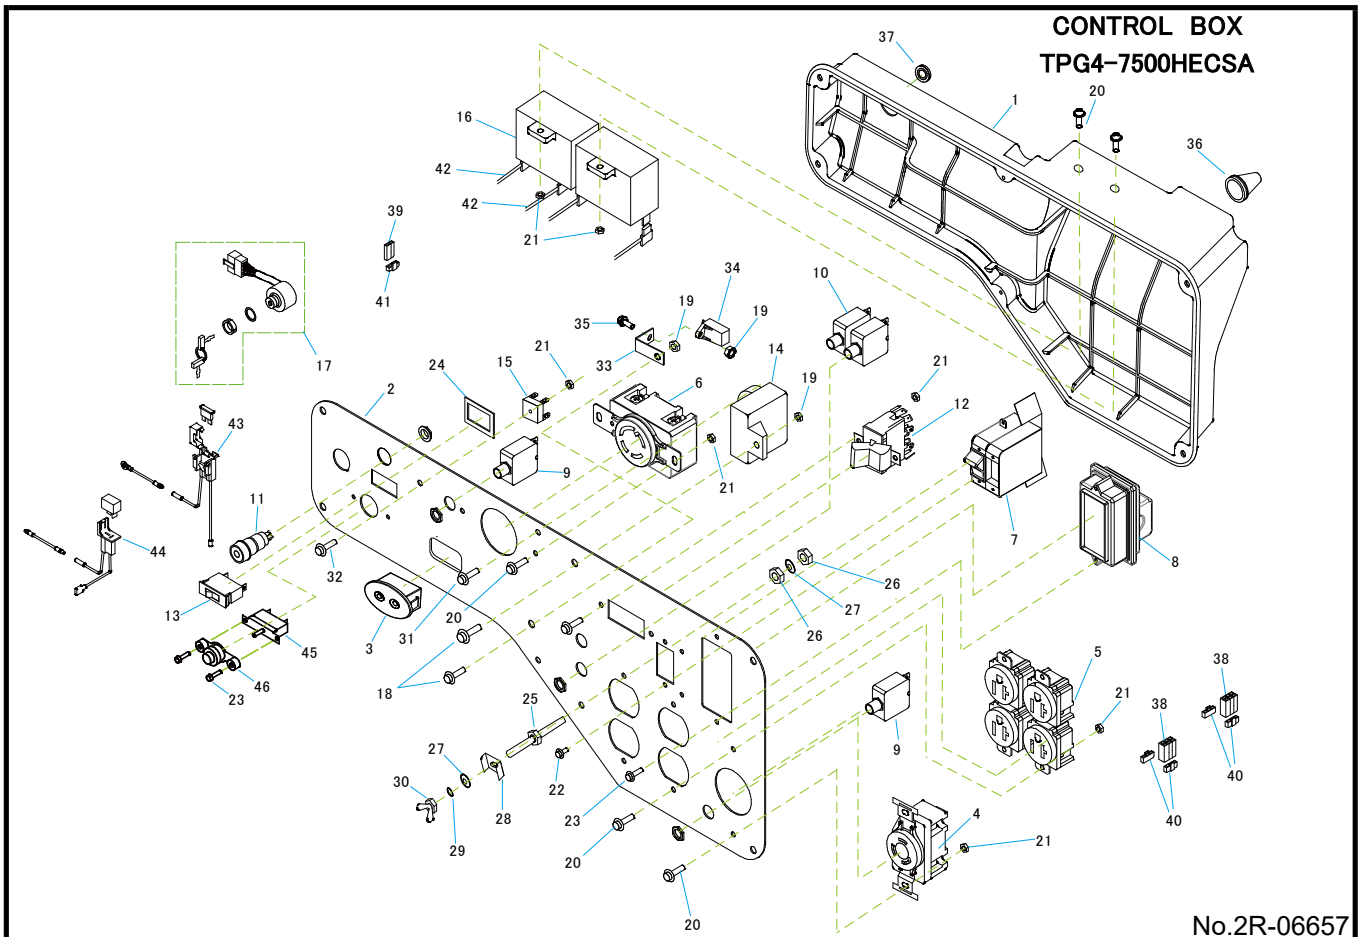

No.2R-06657

REF No.	Parts No.	Parts name	Q'ty	Price	Remarks
1	15411460000	BRACKET (1)	1		
2	15311462000	N-BRACKET	1		
3	15311461000	BRACKET (2)	1		
4	15200590001	ROTOR ASSY	1		
5	15250594000	STATOR ASSY	1		
6	15301253000	COVER,BRACKET	1		
7	15350583000	RUBBER BUSH	1		
8	15550505000	HEX,BOLT W/FLANGE(M10×1.25-275)	1		
9	15550153000	HEX,BOLT W/FLANGE(M6×1.0-190)	4		
10	15550476000	HEX,BOLT W/FLANGE(M8×1.0-20)	4		
11	15550240000	HEX,BOLT W/FLANGE(M5×0.8-20)	2		
12	15550248000	FLAT HEAD BOLT W/SOCKET(M8×1.25-20)	4		
13	19S00905007	CROSS RECESSED HEAD SCREW(M5-7)	1		
14	15350105000	TUBE,LEAD WIRE	1		
15	15400156000	CONNECTOR 6P	2		
16	15400160000	CONNECTOR 2P	1		
17	15250594100	STATOR COMP.	1		
18	15311780100	BALL BEARING	1		6205ZZ-CM
19	15501741000	HARNESS GREEN	1		
20	15400162000	RETAINER 3P	4		
21	15400163000	RETAINER 2P	1		

No.2R-06657

REF No.	Parts No.	Parts name	Q'ty	Price	Remarks
1	15350680011	CONTROL BOX	1		
2	15453428000	PANEL	1		
3	15400941000	CARBON MONOXIDE INDICATOR	1		
4	15400105000	RECEPTACLE 30A, 125V	1		
5	15400003000	RECEPTACLE 20A, 125V	2		
6	15400106000	RECEPTACLE 30A, 125/250V	1		
7	15400934000	CURCUIT BREAKER 30A	1		
8	15400559000	UNIT , GFCI	1		
9	15400173000	CURCUIT BREAKER 30A	2		
10	15400171000	CURCUIT BREAKER 20A	2		
11	85111573300	NEON BRACKET , 125V	1		
12	15400143000	SWITCH,VOLTAGE SELECTOR	1		
13	15400108000	SWITCH,AUTO THROTTLE	1		
14	15400933000	CONTROL UNIT,AUTO THROTTLE	1		
15	15400389000	BRIDGE DIODE	1		
16	15400177000	CONDENSOR ASSY,18 μ F	2		
17		SWITCH ASSY.,COMBINATION	1		HONDA PART
18	19SF4906015	CROSS RECESSED HEAD SCREW (M6-15)	2		
19	19N10906000	HEX,NUT W/FLANGE M6	3		
20	19SF4904014	CROSS RECESSED HEAD SCREW (M4-14)	12		
21	19N10904000	HEX,NUT W/FLANGE M4	13		
22	15550246000	CROSS RECESSED HEAD SCREW (M3-5)	4		
23	19SF4903012	CROSS RECESSED HEAD SCREW (M3-12)	4		
24	15301082001	SWITCH SPACER	1		
25	15550168001	STUD BOLT	1		
26	19N10905000	HEX,NUT W/FLANGE (M5)	3		