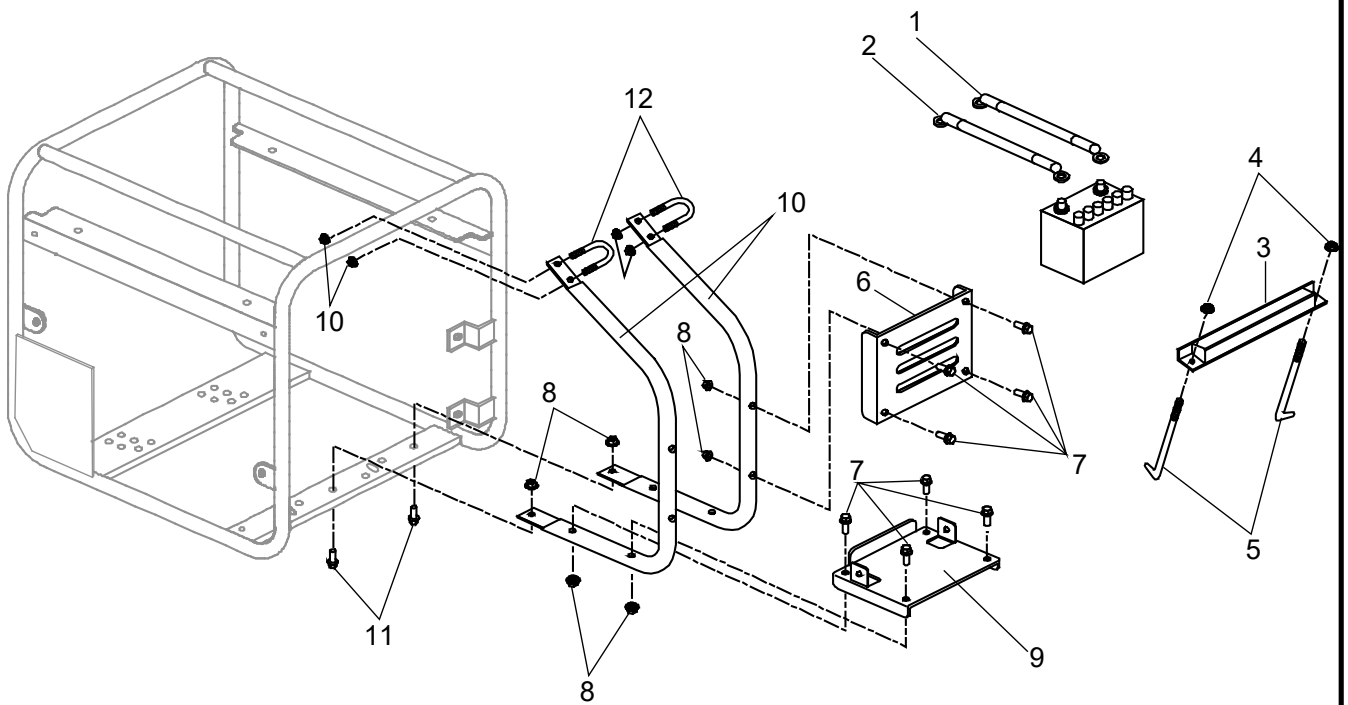

**BATTERY KIT
TPG4-7500HECSA**

No.2R-06657

REF No.	Parts No.	Parts name	Q'ty	Price	Remarks
1	15361574000	CABLE, GROUND (BLACK)	1		
2	15361575000	CABLE, STARTER (RED)	1		
3	15301689000	PLATE, SETTING	1		
4	19N10906000	HEX,NUT W/FLANGE (M6)	2		
5	15550324000	BOLT, SETTING	2		
6	15301688000	PLATE, PROTECTION	1		
7	15550209000	HEX, BOLT W/FLANGE (M8-35)	8		
8	15550207000	HEX,NUT W/FLANGE (M8)	14		
9	15301687000	PLATE, BATTERY	1		
10	15302068000	FRAME, BATTTERY	2		
11	15550208000	HEX, BOLT W/FLANGE (M8-16)	2		
12	15550184000	U-BOLT	2