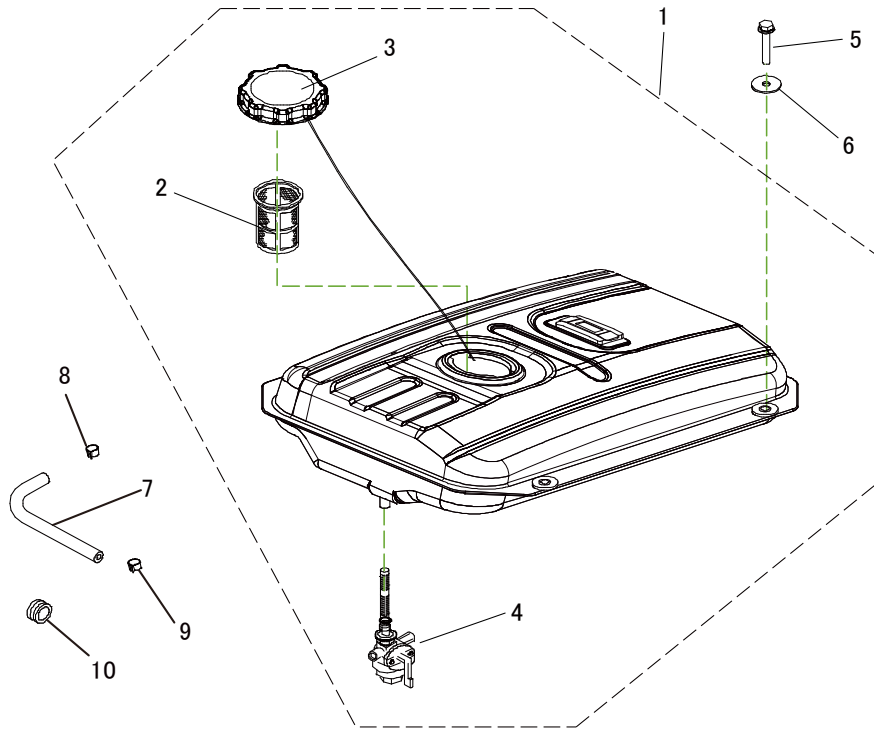

FUEL TANK
TPG4-7500HECSA

No.2R-06657

REF No.	Parts No.	Parts name	Q'ty	Price	Remarks
1	15602262200	FUEL TANK (BLUE) COMP.	1		WITH LABEL ※EXCEPT SPEC LABEL
2	15350860000	FILTER COMP., FUEL	1		
3	15950267000	CAP COMP., FUEL FILLER WITH CHAIN	1		
4	15150135010	FUEL VALVE	1		
5	19B30906025	HEX,BOLT W/FLANGE (M6×1.0-25)	4		
6	19W00906025	WASHER,TANK CUSHION (M6×25,1.6t)	4		
7		CRIP B8, TUBE	1		HONDA PART
8	15301192000	CRIP,TUBE	1		
9	15350696002	TUBE,FUEL (180mm)	1		
10		RUBBER,FUEL TUBE	1		HONDA PART