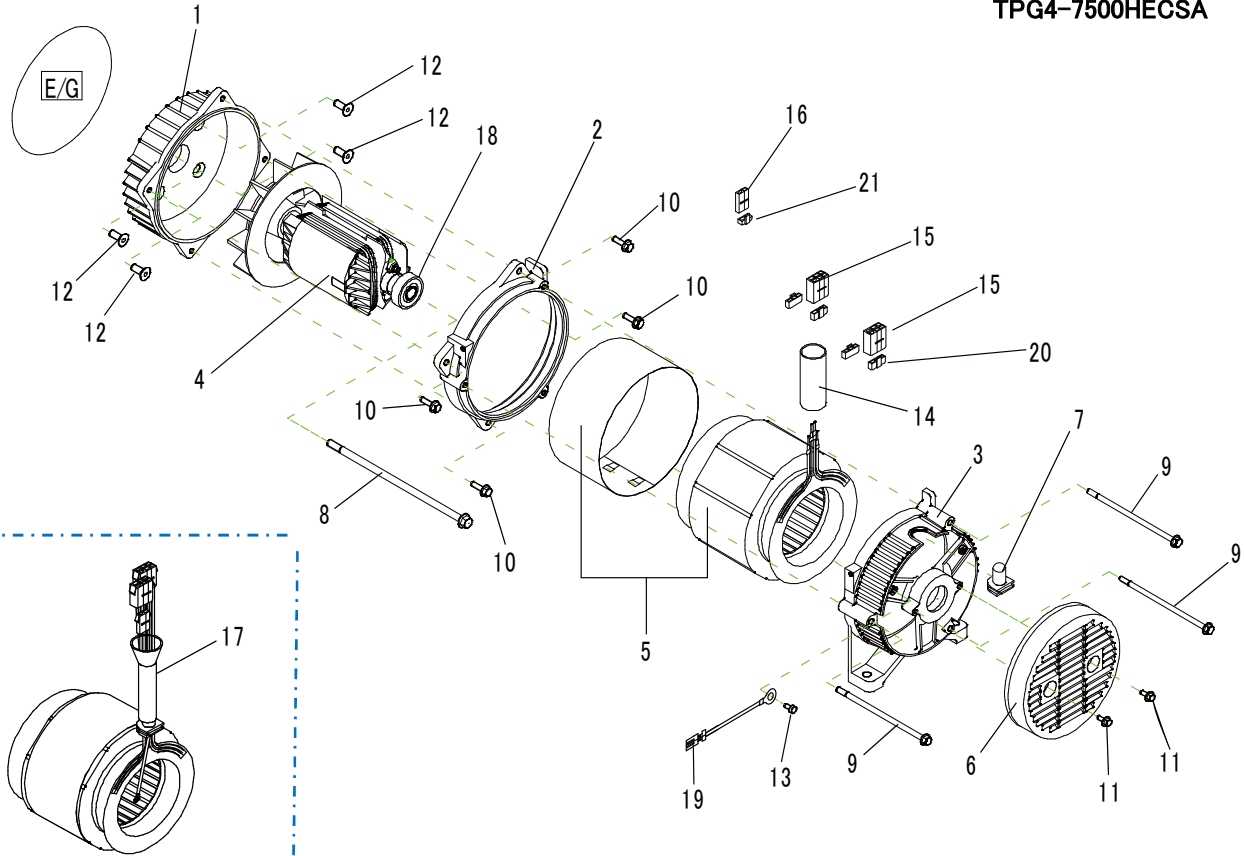

GENERATOR

PARTS CATALOG

MODEL : TPG4-750HECSA

With CO SENSOR

6500VA 120/240V 60Hz

Ver.1

2023.12

ALTERNATOR
TPG4-7500HECSA

No.2R-06657

REF No.	Parts No.	Parts name	Q'ty	Price	Remarks
1	15411460000	BRACKET (1)	1		
2	15311462000	N-BRACKET	1		
3	15311461000	BRACKET (2)	1		
4	15200590001	ROTOR ASSY	1		
5	15250594000	STATOR ASSY	1		
6	15301253000	COVER,BRACKET	1		
7	15350583000	RUBBER BUSH	1		
8	15550505000	HEX,BOLT W/FLANGE(M10×1.25-275)	1		
9	15550153000	HEX,BOLT W/FLANGE(M6×1.0-190)	4		
10	15550476000	HEX,BOLT W/FLANGE(M8×1.0-20)	4		
11	15550240000	HEX,BOLT W/FLANGE(M5×0.8-20)	2		
12	15550248000	FLAT HEAD BOLT W/SOCKET(M8×1.25-20)	4		
13	19S00905007	CROSS RECESSED HEAD SCREW(M5-7)	1		
14	15350105000	TUBE,LEAD WIRE	1		
15	15400156000	CONNECTOR 6P	2		
16	15400160000	CONNECTOR 2P	1		
17	15250594100	STATOR COMP.	1		
18	15311780100	BALL BEARING	1		6205ZZ-CM
19	15501741000	HARNESS GREEN	1		
20	15400162000	RETAINER 3P	4		
21	15400163000	RETAINER 2P	1		