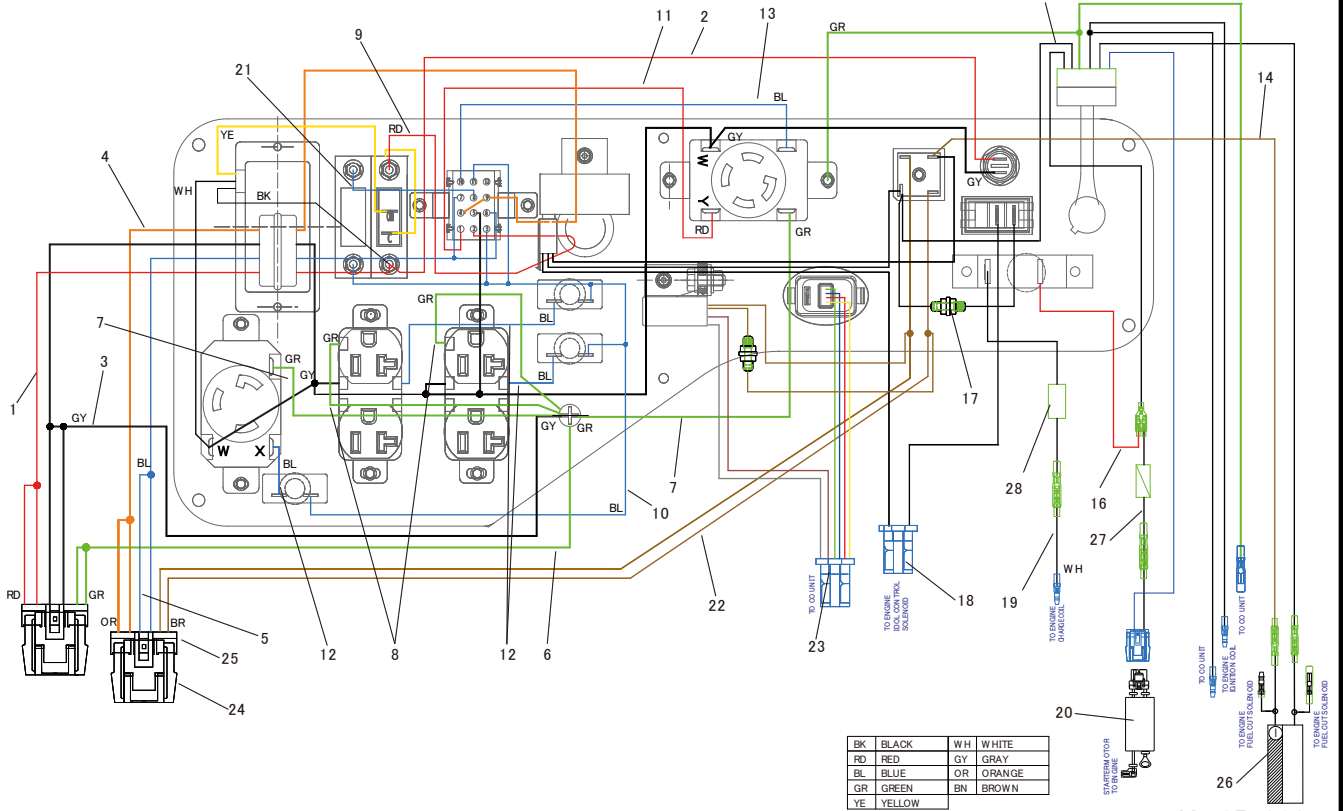

**CONTROL BOX
TPG4-7500HECSA**

No.2R-06657

REF No.	Parts No.	Parts name	Q'ty	Price	Remarks
1	15502858000	HARNESS RED	1		
2	15502868000	HARNESS RED	1		
3	15502867000	HARNESS GRAY	1		
4	15502865000	HARNESS ORANGE	1		
5	15502863000	HARNESS BLUE	1		
6	15502878000	HARNESS GREEN / YELLOW	1		
7	15502870000	HARNESS GREEN	2		
8	15502877000	HARNESS GREEN	2		
9	15502866000	HARNESS RED	1		
10	15502864000	HARNESS BLUE	1		
11	15502859000	HARNESS RED	1		
12	15502860000	HARNESS BLUE	3		
13	15502861000	HARNESS BLUE	1		
14	15501778000	HARNESS BROWN	1		
15	15503238000	HARNESS, KEY SWITCH	1		
16	15500370000	HARNESS RED	1		
17	15501775000	HARNESS, FUSE	1		
18	15502871000	HARNESS, IDLE CONTROL	1		
19	15500371000	HARNESS WHITE	1		
20	15501777000	HARNESS STARTER	1		
21	15502862000	HARNESS BLUE	1		
22	15503235000	HARNESS BROWN	1		
23	15503237000	HARNESS CO SENSOR	1		
24	15400157000	CONNECTOR 6P	2		
25	15400162000	RETAINER	4		
26	15502153000	HARNESS, CAPACITOR	1